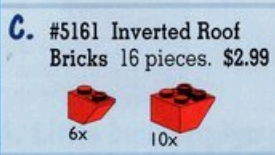

C. #5161 Inverted Roof Bricks
16 pieces. $2.99

L. Brick Separator

Everyone needs one! This tool makes it a snap to pull those small plates apart.
#630 Brick Separator $1.99 1x